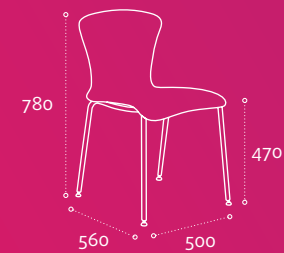

Frost.

Connection

Frost.

Frost. The flexible performer. Lightweight and practical, this stacking chair can be moved around easily in a café or breakout area.

Connection

Frost.

Frost. Stacking chair. Practical and lightweight, suitable for café or breakout areas.

Frost. Options.
Polypropylene and fibreglass bi-injection technology. 4 leg chrome frame with nylon feet. Chairs stackable to 8 high.

Colours

Stacking chair

Connection

Connection Head Office
Huddersfield HD8 0NQ