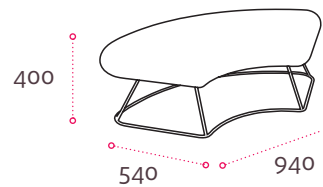

Hoop.

designed by Connection

Hoop.

designed by Connection

A little dimensional twist to a bench. Able to be formed into a wave or circular shape.

Specification.

Upholstered seat, silver wire frame. Designed to fit around a 600mm table.