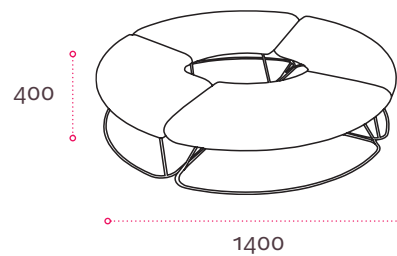

Hoop.

designed by Connection

Hoop.

designed by Connection

A little dimensional twist to a bench. Able to be formed into a wave or circular shape.

Specification.

Upholstered seat, silver wire frame. Designed to fit around a 600mm table.

Weight: 8.2kg

Environment	
Recyclability	100%
Packaging	CFC free 100% recyclable
Adhesives	Solvent free