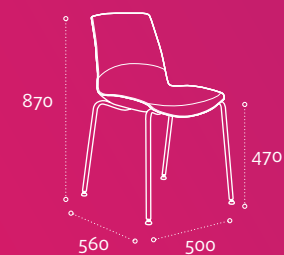

Ice.

Connection

Ice.

Ice. Youthful and playful design. An elegant white seat contrasts with the coloured outer shell.

Connection

Ice.

Ice. Stacking chair with an innovative use of colour. Suitable for café or breakout areas.

Ice. Options.
Polypropylene and fibreglass bi-injection technology. 4 leg chrome frame with nylon feet. Chairs stackable to 6 high.

Colours

Stacking chair

Connection

Connection Head Office
Huddersfield HD8 0NQ