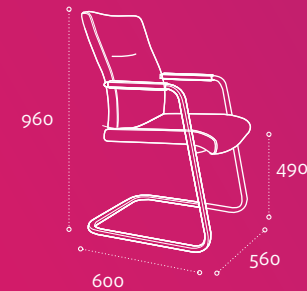

Is Exec.

designed by Roger Webb Associates

Connection

Is Exec.

Is Exec. A high spec meeting chair combining comfort and classic style with durability.

Connection

Is Exec.

Is Exec. A sophisticated high quality ergonomically designed meeting chair perfect for conference and boardroom applications.

Is Exec. Options.

Plywood shell, steel frame, PU armcaps, moulded cold cure foam seat and back.

Available with cantilever frame, or height adjustable swivel on a 4 star polished aluminium base with black nylon glides; or a height adjustable with tilt on a 5 star base with castors.

Silver painted RAL 9006 or chrome cantilever frame.

5 Star base black nylon or polished aluminium.

Cantilever chair: BS EN 15373:2007

Connection

Connection Head Office
Huddersfield HD8 0NQ

T. 01484 600 100
F. 01484 600 125