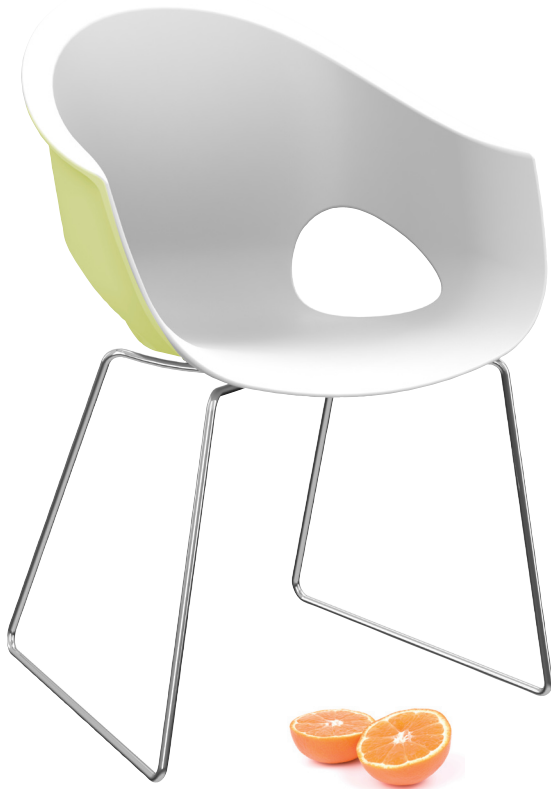

Juice.

designed by Paul Brooks

Connection

Juice.

designed by Paul Brooks

Truly versatile dining chair with great environmental credentials.

Juice is a indoor / outdoor stacking tub, available in single or dual colours. Options of 4 leg or wire silver or chrome base.

Specification.

Moulded white polyurethane shell with a mild steel frame. Available in single or dual colours. Dual colour outer shell available in Lime Green, Stone or Graphite.

Weight: 5.6kg

Weight: 6.7kg