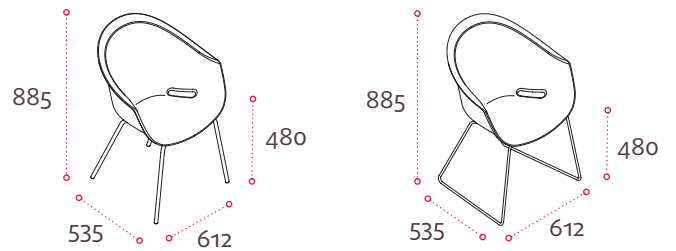

Juice.

designed by Paul Brooks

Connection

Juice.

designed by Paul Brooks

Truly versatile dining chair with great environmental credentials.

Juice is a indoor / outdoor stacking tub, available in single or dual colours. Options of 4 leg or wire silver or chrome base.

Specification.

Moulded white polyurethane shell with a mild steel frame. Available in single or dual colours. Dual colour outer shell available in Lime Green, Stone or Graphite.

Weight: 5.6kg

Weight: 6.7kg