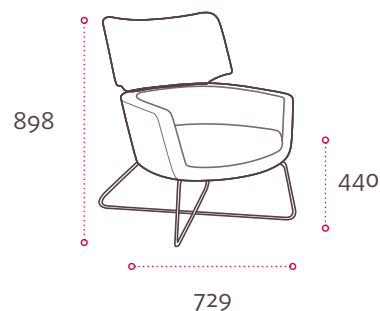

Certification

Swivel base BS4875 2001 and BSEN 1022 2005
Wire frame BS4875 2001 and BSEN 1022 2005