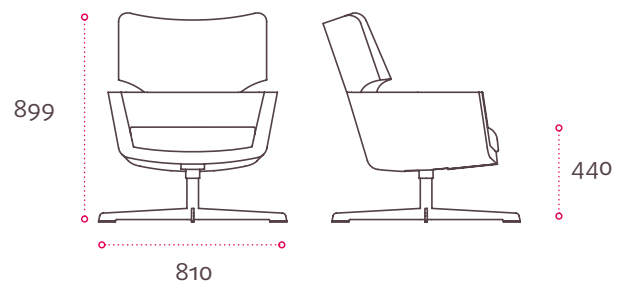

Certification

Swivel base BS4875 2001 and BSEN 1022 2005
Wire frame BS4875 2001 and BSEN 1022 2005