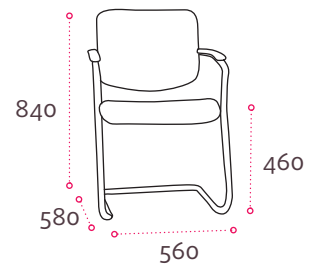

Specification. Swivel Chair.

Upholstered back, black nylon base.

Specification. Meeting Chair.

Silver EPC frame. Chrome steel frame option. Stacks to 4 high.

Weight: 17.5kg

Weight: 10kg

Environment	
Recyclability	100%
Packaging	CFC free 100% recyclable
Adhesives	Solvent free