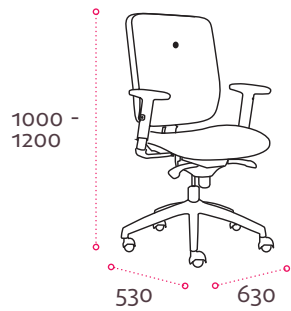

Specification. Task Chair.

With or without height adjustable arms. Black base as standard or polished base as option. Black moulded back or fully upholstered. Synchro or dynamic mechanism. Seat slide on synchro.

Specification. Swivel Chair.

Upholstered back, black nylon base.

Specification. Meeting Chair.

Silver EPC frame. Chrome steel frame option. Stacks to 4 high.

Weight: 17.5kg

Weight: 10kg

Environment	
Recyclability	100%
Packaging	CFC free 100% recyclable
Adhesives	Solvent free