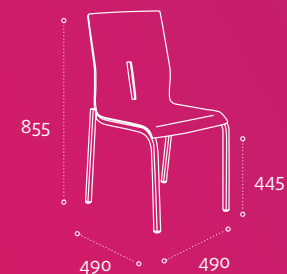

Connection

Connection Head Office
Huddersfield HD8 0NQ

T. 01484 600 100
F. 01484 600 125

London Showroom
Clerkenwell EC1V 0BX

T. 020 7253 9877
F. 020 7253 9848

www.connection.uk.com
sales@connection.uk.com